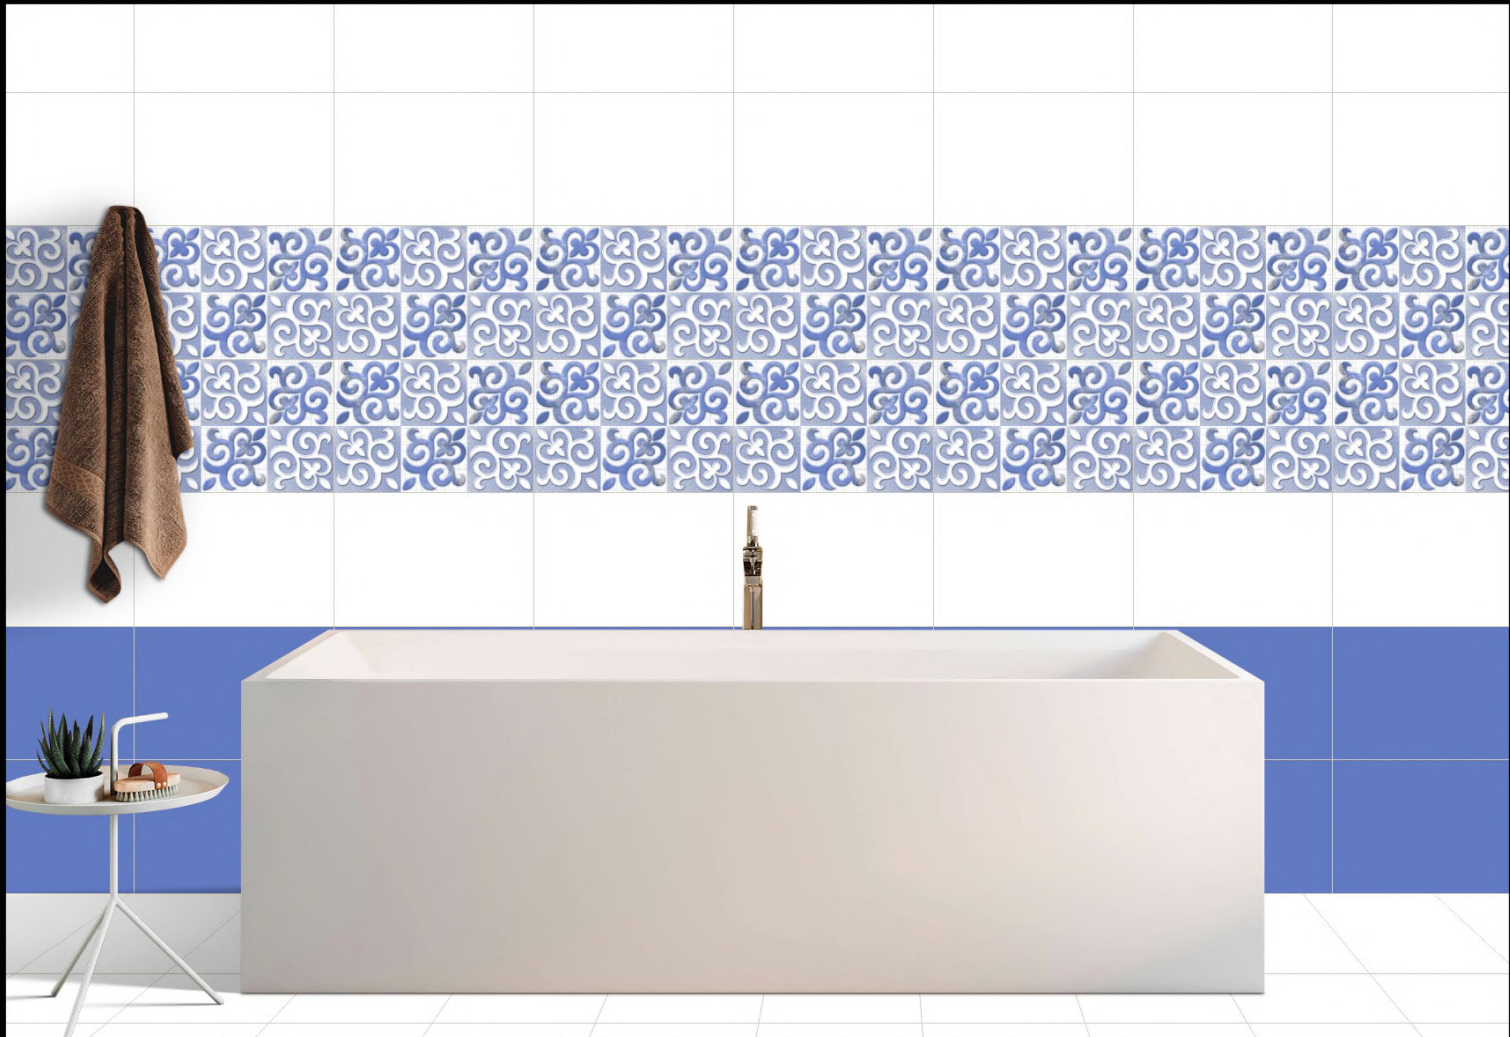

S-WHITE

BLUE-HL1

BLUE

WHITE-F

**SPECIAL  
COLOR**

**REVENZA**  
CERAMIC

**300x450**  
WALL COLLECTION

S-WHITE